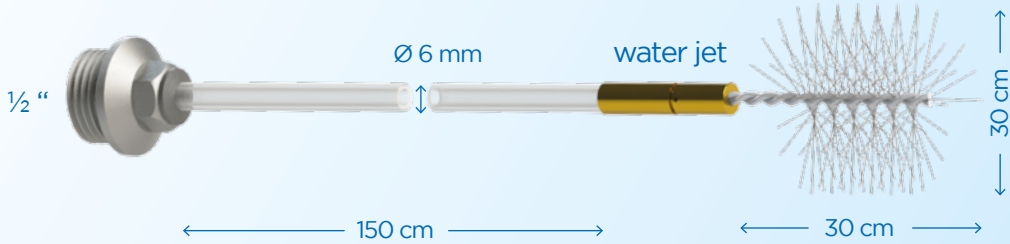

150 cm

SHOWER  
DRAIN  
CLEANER

**WATER JET  
BRUSH**

Easy to use

Environmentally friendly

Effective cleaning

SHOWER  
DRAIN  
CLEANER

**WATER JET  
BRUSH**

1

2

Water Jet  
brush video