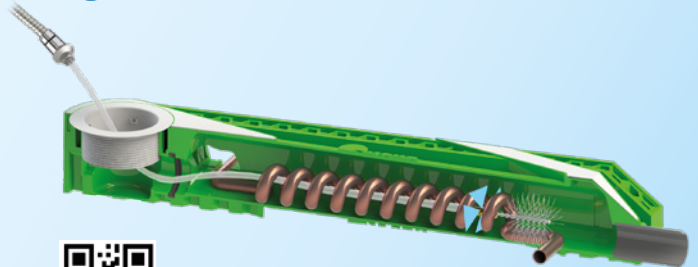

150 cm

SHOWER  
DRAIN  
CLEANER

**WATER JET  
BRUSH**

Easy to use

Environmentally friendly

Effective cleaning

SHOWER  
DRAIN  
CLEANER

**WATER JET  
BRUSH**

1

2

Water Jet  
brush video